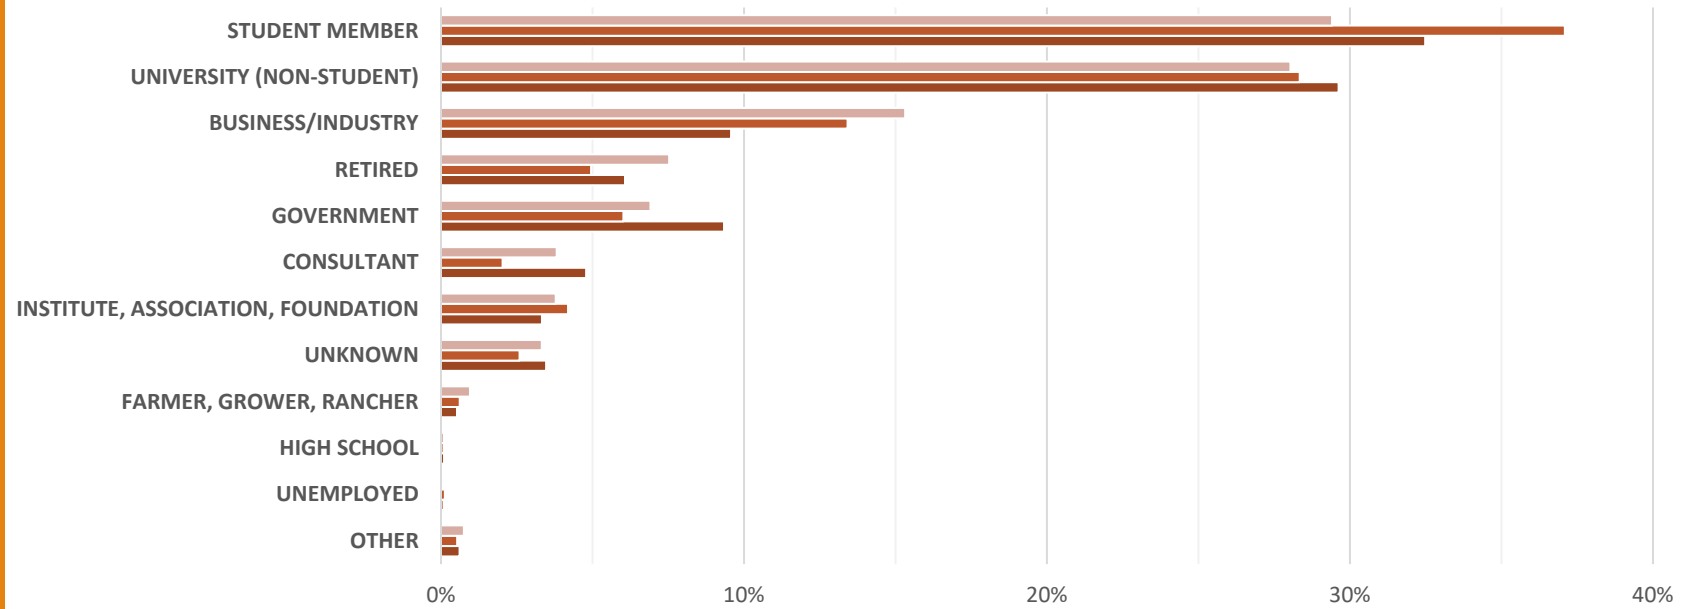

Diversity, Equity and Inclusion: Current status

Women in Biological, Agricultural and Environmental Life Sciences occupations (2017): 47.8%

2019 ASA, CSSA, SSSA Member Demographics

EMPLOYER TYPE ASA | CSSA | SSSA

NATIONAL SCIENCE BOARD ETHNICITY

DATA

ETHNICITY

GENDER