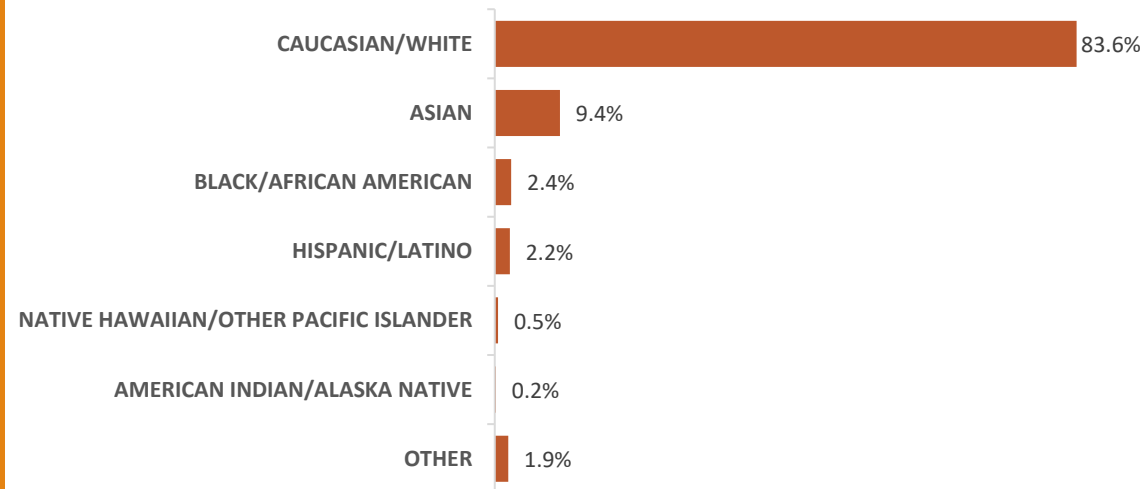

Diversity, Equity and Inclusion: Current status

Women in Biological, Agricultural and Environmental Life Sciences occupations (2017): 47.8%

2019 ASA, CSSA, SSSA Member Demographics

EMPLOYER TYPE ASA | CSSA | SSSA

NATIONAL SCIENCE BOARD ETHNICITY

DATA

ETHNICITY

GENDER