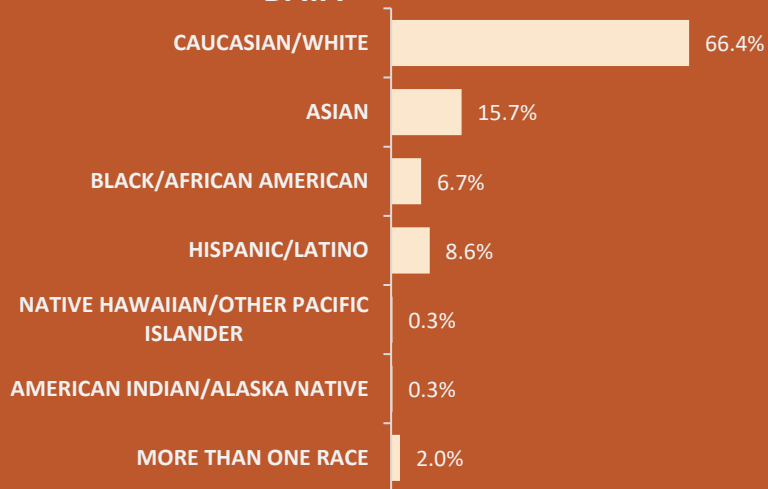

Diversity, Equity and Inclusion: Current status

Women in Biological, Agricultural and Environmental Life Sciences occupations (2017): 47.8%

2019 ASA, CSSA, SSSA Member Demographics

EMPLOYER TYPE ASA | CSSA | SSSA

NATIONAL SCIENCE BOARD ETHNICITY

DATA

ETHNICITY

GENDER